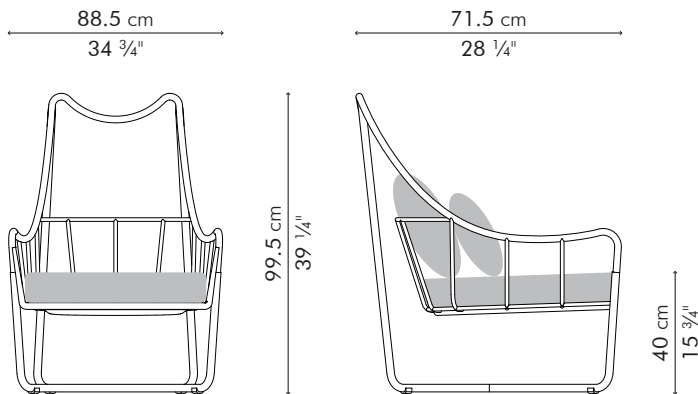

RUSSELL

KENETHCOBONPUE

EASY ARMCHAIR

☼ polyethylene, aluminum

EASY ARMCHAIR

OUTDOOR

10.5 kg / 23 lbs

12.5 kg / 28 lbs

0.75 m³

SEAT & BACKREST
PILLOW

2.5 m / 2.75 yds

1 pc 49 x 33 cm / 19" x 13"

0.60 m / 0.65 yds

OUTDOOR polyethylene, aluminum

CAERS-PG-3439OD-UF

Canvas Ginkgo