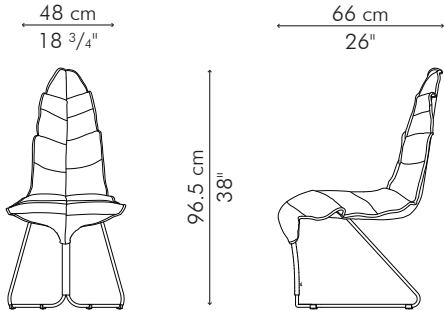

# SAGE

KENETHCOBONPUE

SIDE CHAIR

🏠 fabric, steel

## SIDE CHAIR

### INDOOR

 7 kg / 15 lbs

 13 kg / 29 lbs

 0.37 m<sup>3</sup>

INDOOR fabric, steel

Deep Green SSG-G-1838B

Deep Blue SSG-B-1838B

Black SSG-BL-1838C