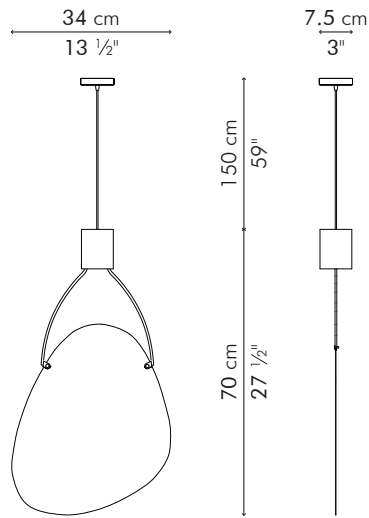

HANGING LAMP, large

INDOOR

1 kg / 2 lbs

2.5 kg / 6 lb

0.028 m³

1 x 100 watts

Surface mounted pre wired lamp

GU10

110V 60Hz / 230V 50Hz

INDOOR copper, steel

LHSH-CP-1327

Copper

HANGING LAMP, medium

INDOOR

1 kg / 2 lbs

2 kg / 4 lbs

0.024 m³

1 x 100 watts

Surface mounted pre wired lamp

GU10

110V 60Hz / 230V 50Hz

INDOOR copper, steel

LHSH-CP-1221

Copper