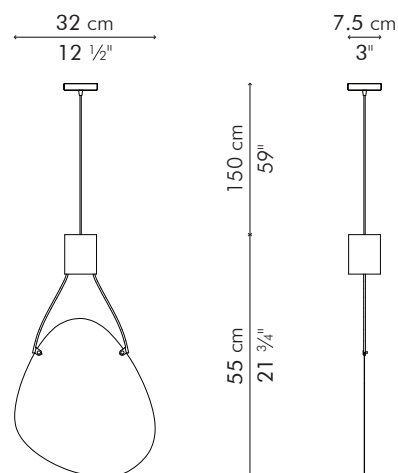

HANGING LAMP, large

INDOOR

1 kg / 2 lbs

2.5 kg / 6 lb

0.028 m³

1 x 100 watts

Surface mounted pre wired lamp

GU10

110V 60Hz / 230V 50Hz

INDOOR copper, steel

LHSH-CP-1327

Copper

HANGING LAMP, medium

INDOOR

1 kg / 2 lbs

2 kg / 4 lbs

0.024 m³

1 x 100 watts

Surface mounted pre wired lamp

GU10

110V 60Hz / 230V 50Hz

INDOOR copper, steel

LHSH-CP-1221

Copper