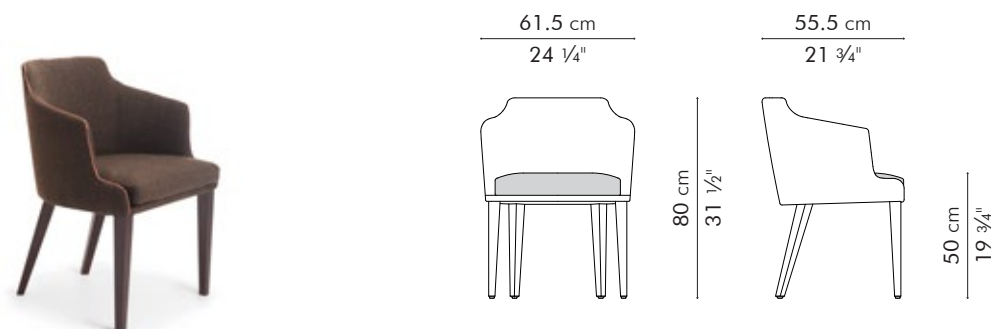

DINING TABLE
ARMCHAIR

- 🏠 steel
- 🏠 wood and fabric

DINING TABLE

	INDOOR	GLASS
	34 kg / 75 lbs	67.5 kg / 149 lbs
	118 kg / 260 lbs	167.5 kg / 369 lbs
	1.35 m ³	0.30 m ³

Standard glass size:
110 cm D x 240 cm W x 12 mm thickness
(43 1/4" D x 94 1/2" W x 1/2"), bevel edge

INDOOR steel

Antique
Gradient

TDW-AG-6829-G

ARMCHAIR

	INDOOR
	7 kg / 15 lbs
	0.33 m ³

INDOOR wood, fabric

Driftwood

CAW-DB-2431-UF1