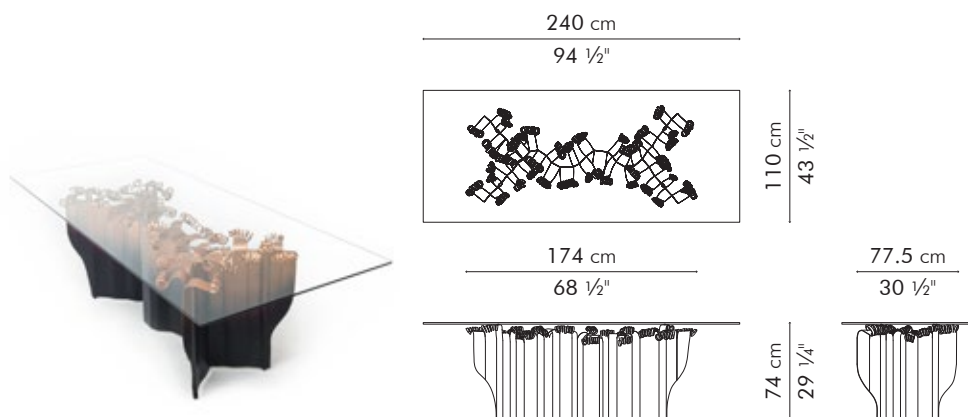

DINING TABLE
ARMCHAIR

- 🏠 steel
- 🏠 wood and fabric

DINING TABLE

	INDOOR	GLASS
	34 kg / 75 lbs	67.5 kg / 149 lbs
	118 kg / 260 lbs	167.5 kg / 369 lbs
	1.35 m ³	0.30 m ³

Standard glass size:
110 cm D x 240 cm W x 12 mm thickness
(43 1/4" D x 94 1/2" W x 1/2"), bevel edge

INDOOR steel

Antique
Gradient

TDW-AG-6829-G

ARMCHAIR

	INDOOR
	7 kg / 15 lbs
	0.33 m ³

INDOOR wood, fabric

Driftwood

CAW-DB-2431-UF1