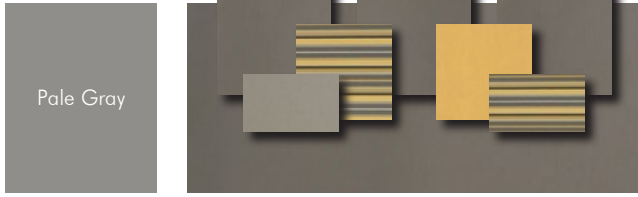

SCB-PG-8439OD-UF3

- Spectrum Graphite
- Spectrum Daffodil
- Spectrum Dove
- Canvas Foster Metallic