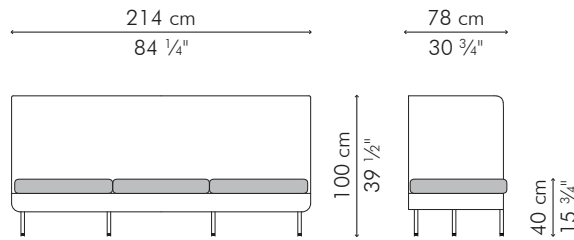

CABARET

SOFA, highback

INDOOR

OUTDOOR

	43.5 kg / 96 lbs	43.5 kg / 96 lbs
	54.5 kg / 120 lbs	54.5 kg / 120 lbs
	2.54 m³	2.54 m³
	SEAT 5.80 m / 6.45 yds	
	PILLOWS 2 pcs	49 x 33 cm / 19" x 13"
		1.20 m / 1.30 yds
		2 pcs 43 x 43 cm / 17" x 17"
		1.00 m / 1.09 yds

INDOOR polyester fabric, urethane foam, steel, stainless steel