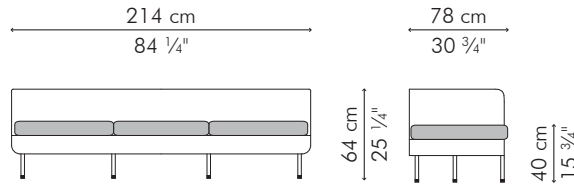

CABARET

SOFA, lowback

INDOOR

OUTDOOR

39 kg / 86 lbs

39 kg / 86 lbs

50 kg / 110 lbs

50 kg / 110 lbs

1.22 m³

1.22 m³

SEAT 5.80 m / 6.45 yds

PILLOWS 2 pcs 49 x 33 cm / 19" x 13"
1.20 m / 1.30 yds

2 pcs 43 x 43 cm / 17" x 17"
1.00 m / 1.09 yds

INDOOR polyester fabric, urethane foam, steel, stainless steel