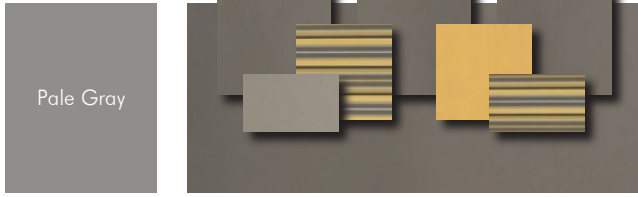

### SCBL-PG-8439OD-UF2

Pale Gray

Spectrum Dove

Violetta Baltic

Spectrum Graphite

Duphione Peridot

SCBL-PG-8439OD-UF3

-  Spectrum Graphite
-  Spectrum Daffodil
-  Spectrum Dove
-  Canvas Foster Metallic