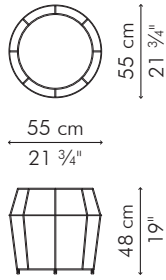

COFFEE TABLE
END TABLE

☼ polyethylene, steel

CALYX
Coffee Table

 3.5 kg / 8 lbs

 7.5 kg / 17 lbs

 0.36 m³

OUTDOOR polyethylene, steel

whitewash

turquoise

End Table, round

 2 kg / 5 lbs

 4.5 kg / 10 lbs

 0.16 m³

OUTDOOR polyethylene, steel

whitewash

turquoise

End Table, square

 3.5 kg / 8 lbs

 4.5 kg / 10 lbs

 0.06 m³

OUTDOOR steel

whitewash