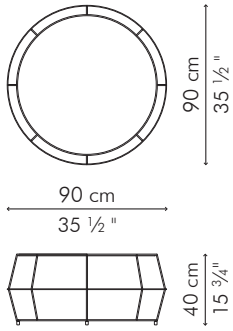

COFFEE TABLE
END TABLE

☼ polyethylene, steel

CALYX
Coffee Table

 3.5 kg / 8 lbs

 7.5 kg / 17 lbs

 0.36 m³

OUTDOOR polyethylene, steel

whitewash

turquoise

End Table, round

 2 kg / 5 lbs

 4.5 kg / 10 lbs

 0.16 m³

OUTDOOR polyethylene, steel

whitewash

turquoise

End Table, square

 3.5 kg / 8 lbs

 4.5 kg / 10 lbs

 0.06 m³

OUTDOOR steel

whitewash