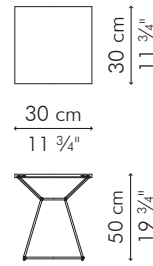

COFFEE TABLE
END TABLE

☼ polyethylene, steel

CALYX
Coffee Table

 3.5 kg / 8 lbs

 7.5 kg / 17 lbs

 0.36 m³

OUTDOOR polyethylene, steel

whitewash

turquoise

End Table, round

 2 kg / 5 lbs

 4.5 kg / 10 lbs

 0.16 m³

OUTDOOR polyethylene, steel

whitewash

turquoise

End Table, square

 3.5 kg / 8 lbs

 4.5 kg / 10 lbs

 0.06 m³

OUTDOOR steel

whitewash