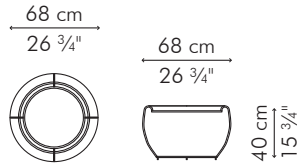

CROISSANT

END TABLE

INDOOR

6 kg / 13 lbs

8.5 kg / 19 lbs

0.21 m³

OUTDOOR

7.5 kg / 17 lbs

10 kg / 22 lbs

0.20 m³

GLASS

3 kg / 7 lbs

19 kg / 42 lbs

0.07 m³

Standard glass size:

50 cm Ø x 6 mm thickness

(19 3/4" Ø x 1/4"), frosted, swiped edge

INDOOR abaca, nylon, steel

Brown

TECS-B-2615AW-G

OUTDOOR polyethylene, nylon, steel

Brown

TECS-B-2615OD-G

Whitewash

TECS-WW-2615OD-G