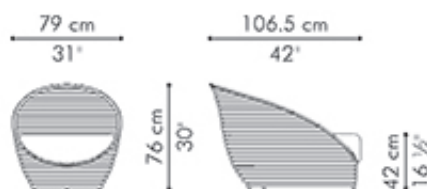

OASIS

KENETHCOBONPUE

EASY ARMCHAIR
LOUNGE CHAIR
LOUNGE CHAIR OTTOMAN

⚙ polyethylene, aluminum

OASIS

Easy Armchair

6.5 kg / 14 lbs

8.5 kg / 19 lbs

0.41 m³

SEAT 1.35 m / 1.50 yds
PILLOWS 1 pc 56x56 cm / 22"x22"
0.65 m / 0.70 yds

Lounge Chair

13 kg / 29 lbs

32 kg / 71 lbs

0.70 m³

SEAT 2.40 m / 2.65 yds
PILLOWS 1 pc 61 x 61 cm / 24" x 24"
0.70 m / 0.75 yds
1 pc 49 x 33 cm / 19" x 13"
0.60 m / 0.65 yds

Lounge Chair Ottoman

5.5 kg / 12 lbs

7.5 kg / 17 lbs

0.19 m³

1.50 m / 1.65 yds

OUTDOOR polyethylene, aluminum

whitewash

brown