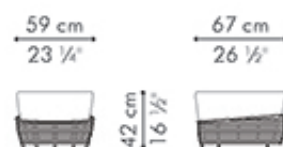

0.41 m³

SEAT 1.35 m / 1.50 yds
PILLOWS 1 pc 56x56 cm / 22"x22"
0.65 m / 0.70 yds

Lounge Chair

13 kg / 29 lbs

32 kg / 71 lbs

0.70 m³

SEAT 2.40 m / 2.65 yds
PILLOWS 1 pc 61 x 61 cm / 24" x 24"
0.70 m / 0.75 yds
1 pc 49 x 33 cm / 19" x 13"
0.60 m / 0.65 yds

Lounge Chair Ottoman

5.5 kg / 12 lbs

7.5 kg / 17 lbs

0.19 m³

1.50 m / 1.65 yds

OUTDOOR polyethylene, aluminum

whitewash

brown