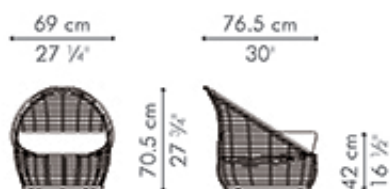

OASIS

KENETHCOBONPUE

EASY ARMCHAIR
LOUNGE CHAIR
LOUNGE CHAIR OTTOMAN

⚙ polyethylene, aluminum

OASIS

Easy Armchair

6.5 kg / 14 lbs

8.5 kg / 19 lbs

0.41 m³

SEAT 1.35 m / 1.50 yds
PILLOWS 1 pc 56x56 cm / 22"x22"
0.65 m / 0.70 yds

Lounge Chair

13 kg / 29 lbs

32 kg / 71 lbs

0.70 m³

SEAT 2.40 m / 2.65 yds
PILLOWS 1 pc 61 x 61 cm / 24" x 24"
0.70 m / 0.75 yds
1 pc 49 x 33 cm / 19" x 13"
0.60 m / 0.65 yds