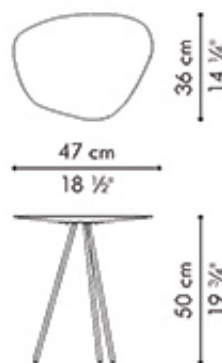

PEBBLE

KENETHCOBONPUE

COFFEE TABLE
END TABLE

🏠 macassar, khaya or walnut, steel

PEBBLE

Coffee Table, medium

5 kg / 11 lbs

6.5 kg / 14 lbs

0.15 m³

Coffee Table, small

3.5 kg / 8 lbs

5 kg / 11 lbs

0.14 m³

End Table, low

2.5 kg / 6 lbs

3.5 kg / 8 lbs

0.12 m³

End Table, high

3 kg / 7 lbs

4.5 kg / 10 lbs

0.15 m³

INDOOR macassar, khaya or walnut, steel

natural macassar

natural walnut