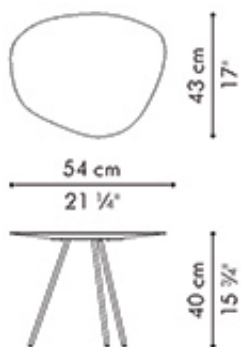

PEBBLE

KENETHCOBONPUE

COFFEE TABLE
END TABLE

🏠 macassar, khaya or walnut, steel

PEBBLE

Coffee Table, medium

5 kg / 11 lbs

6.5 kg / 14 lbs

0.15 m³

Coffee Table, small

3.5 kg / 8 lbs

5 kg / 11 lbs

0.14 m³

End Table, low

2.5 kg / 6 lbs

3.5 kg / 8 lbs

0.12 m³

End Table, high

3 kg / 7 lbs

4.5 kg / 10 lbs

0.15 m³

INDOOR macassar, khaya or walnut, steel

natural macassar

natural walnut