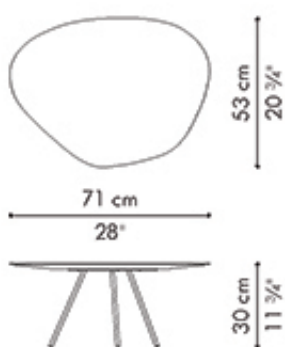

PEBBLE

KENETHCOBONPUE

COFFEE TABLE
END TABLE

🏠 macassar, khaya or walnut, steel

PEBBLE

Coffee Table, medium

5 kg / 11 lbs

6.5 kg / 14 lbs

0.15 m³

Coffee Table, small

3.5 kg / 8 lbs

5 kg / 11 lbs

0.14 m³

End Table, low

2.5 kg / 6 lbs

3.5 kg / 8 lbs

0.12 m³

End Table, high

3 kg / 7 lbs

4.5 kg / 10 lbs

0.15 m³

INDOOR macassar, khaya or walnut, steel

natural macassar

natural walnut