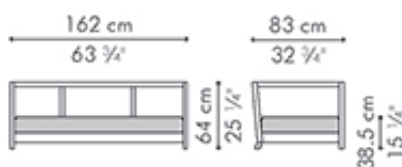

## SUZY WONG

Sofa, low back

50 kg / 110 lbs

58 kg / 128 lbs

1.27 m<sup>3</sup>

SEAT 3.80 m / 4.20 yds  
 PILLOWS 4 pcs 56 x 56 cm / 22" x 22"  
 2.60 m / 2.80 yds  
 3 pcs 49 x 33 cm / 19" x 13"  
 1.20 m / 1.30 yds

Loveseat, low back

40 kg / 88 lbs

45 kg / 99 lbs

0.97 m<sup>3</sup>

SEAT 3.30 m / 3.65 yds  
 PILLOWS 3 pcs 56 x 56 cm / 22" x 22"  
 1.95 m / 2.10 yds  
 2 pcs 49 x 33 cm / 19" x 13"  
 1.20 m / 1.30 yds

Easy Armchair, low back

29.5 kg / 65 lbs

32.5 kg / 72 lbs

0.43 m<sup>3</sup>

SEAT 1.50 m / 1.65 yds  
 PILLOWS 1 pc 56 x 56 cm / 22" x 22"  
 0.65 m / 0.70 yds  
 1 pc 49 x 33 cm / 19" x 13"  
 0.60 m / 0.65 yds