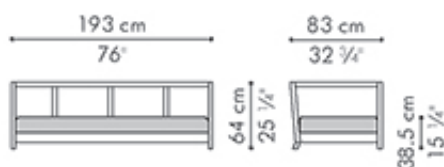

## SUZY WONG

Sofa, low back

50 kg / 110 lbs

58 kg / 128 lbs

1.27 m<sup>3</sup>

SEAT 3.80 m / 4.20 yds  
 PILLOWS 4 pcs 56 x 56 cm / 22" x 22"  
 2.60 m / 2.80 yds  
 3 pcs 49 x 33 cm / 19" x 13"  
 1.20 m / 1.30 yds

Loveseat, low back

40 kg / 88 lbs

45 kg / 99 lbs

0.97 m<sup>3</sup>

SEAT 3.30 m / 3.65 yds  
 PILLOWS 3 pcs 56 x 56 cm / 22" x 22"  
 1.95 m / 2.10 yds  
 2 pcs 49 x 33 cm / 19" x 13"  
 1.20 m / 1.30 yds

Easy Armchair, low back

29.5 kg / 65 lbs

32.5 kg / 72 lbs

0.43 m<sup>3</sup>

SEAT 1.50 m / 1.65 yds  
 PILLOWS 1 pc 56 x 56 cm / 22" x 22"  
 0.65 m / 0.70 yds  
 1 pc 49 x 33 cm / 19" x 13"  
 0.60 m / 0.65 yds