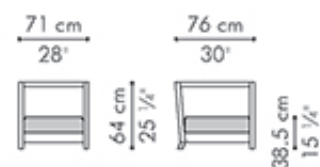

## SUZY WONG

Sofa, low back

50 kg / 110 lbs

58 kg / 128 lbs

1.27 m<sup>3</sup>

SEAT 3.80 m / 4.20 yds  
 PILLOWS 4 pcs 56 x 56 cm / 22" x 22"  
 2.60 m / 2.80 yds  
 3 pcs 49 x 33 cm / 19" x 13"  
 1.20 m / 1.30 yds

Loveseat, low back

40 kg / 88 lbs

45 kg / 99 lbs

0.97 m<sup>3</sup>

SEAT 3.30 m / 3.65 yds  
 PILLOWS 3 pcs 56 x 56 cm / 22" x 22"  
 1.95 m / 2.10 yds  
 2 pcs 49 x 33 cm / 19" x 13"  
 1.20 m / 1.30 yds

Easy Armchair, low back

29.5 kg / 65 lbs

32.5 kg / 72 lbs

0.43 m<sup>3</sup>

SEAT 1.50 m / 1.65 yds  
 PILLOWS 1 pc 56 x 56 cm / 22" x 22"  
 0.65 m / 0.70 yds  
 1 pc 49 x 33 cm / 19" x 13"  
 0.60 m / 0.65 yds