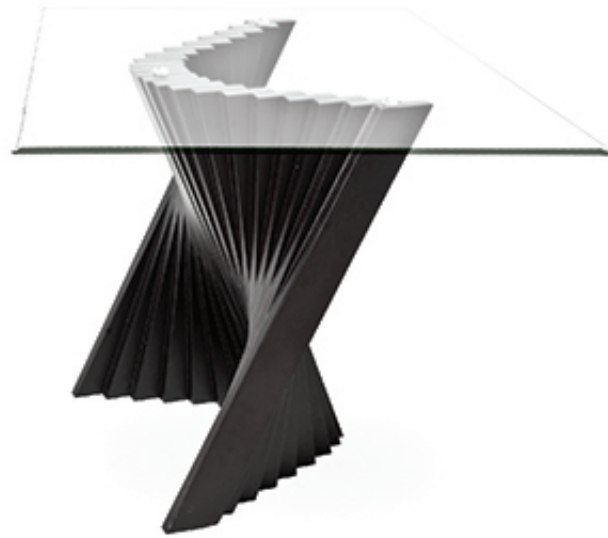

WAVE

KENETHCOBONPUE

COFFEE TABLE
END TABLE

🏠 ash or maple or walnut

WAVE Coffee Table

Standard glass size:
120 cm D x 70 cm W x 10 mm thickness
(47 1/8" D x 27 1/2" W x 3/8"), pencil edge

		GLASS
	24 kg / 53 lbs	20 kg / 44 lbs
	27 kg / 60 lbs	46 kg / 101 lbs
	0.23 m ³	0.18 m ³

End Table

Standard glass size:
50 cm D x 50 cm W x 10 mm thickness
(19 3/4" D x 19 3/4" W x 3/8"), pencil edge

		GLASS
	11 kg / 24 lbs	3.5 kg / 8 lbs
	13 kg / 29 lbs	18.5 kg / 41 lbs
	0.11 m ³	0.07 m ³

INDOOR ash or maple or walnut

natural walnut

dark brown