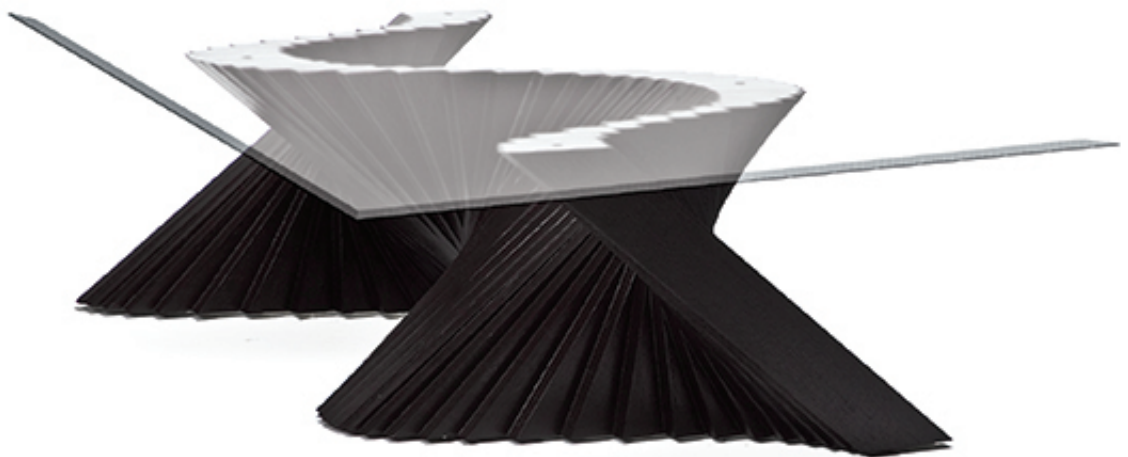

WAVE

KENETHCOBONPUE

COFFEE TABLE
END TABLE

🏠 ash or maple or walnut

WAVE Coffee Table

Standard glass size:
120 cm D x 70 cm W x 10 mm thickness
(47 1/8" D x 27 1/2" W x 3/8"), pencil edge

		GLASS
	24 kg / 53 lbs	20 kg / 44 lbs
	27 kg / 60 lbs	46 kg / 101 lbs
	0.23 m ³	0.18 m ³

End Table

Standard glass size:
50 cm D x 50 cm W x 10 mm thickness
(19 3/4" D x 19 3/4" W x 3/8"), pencil edge

		GLASS
	11 kg / 24 lbs	3.5 kg / 8 lbs
	13 kg / 29 lbs	18.5 kg / 41 lbs
	0.11 m ³	0.07 m ³

INDOOR ash or maple or walnut

natural walnut

dark brown