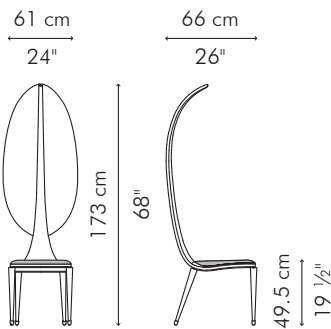

ZAZA
KENETHCOBONPUE

SIDE CHAIR

🏠 steel, fiber glass, microfiber

ZAZA
Side Chair

-  11 kg / 24lbs
-  45 kg / 99 lbs
-  1.14 m³

INDOOR steel, fiber glass, microfiber