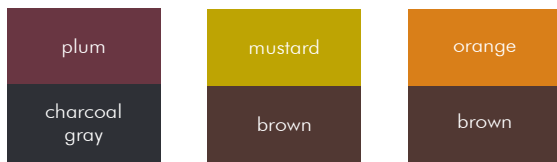

20 kg / 44 lbs

26.5 kg / 58 lbs

0.45 m³

INDOOR polyester, foam, steel