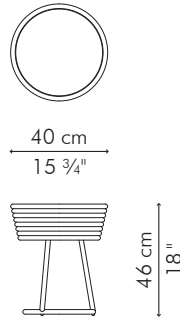

ZIGGY

KENETHCOBONPUE

EASY ARMCHAIR
END TABLE

- 🏠 polyester, foam, steel
- 🏠 rattan, oak, steel

ZIGGY

Easy Armchair

 20 kg / 44 lbs

 26.5 kg / 58 lbs

 0.45 m³

INDOOR polyester, foam, steel

End Table

INDOOR rattan, oak, steel