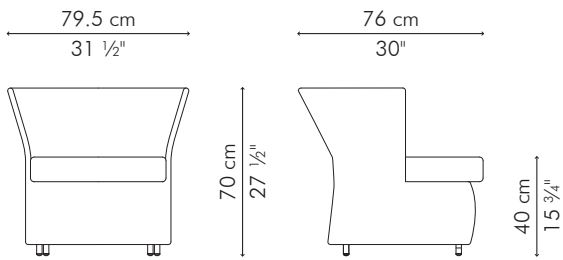

ZIGGY

KENETHCOBONPUE

EASY ARMCHAIR
END TABLE

- 🏠 polyester, foam, steel
- 🏠 rattan, oak, steel

ZIGGY

Easy Armchair

 20 kg / 44 lbs

 26.5 kg / 58 lbs

 0.45 m³

INDOOR polyester, foam, steel

End Table

INDOOR rattan, oak, steel